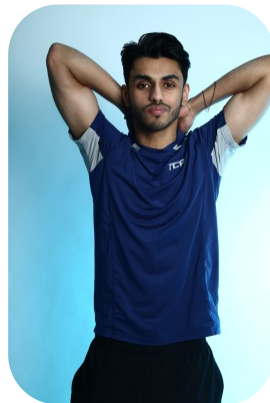

# Mohammed Arman

Age: 25-30	Height: 5ft10inch	Eye Colour: Brown	Accent: London
Gender:M	Weight: 66kg	Waist: 28/30	
Location: London	Shoe Size: 8.UK		
Drives: Yes	Hair Color: Black		

Talents  
COMMERCIAL MODELS, ATHLETES